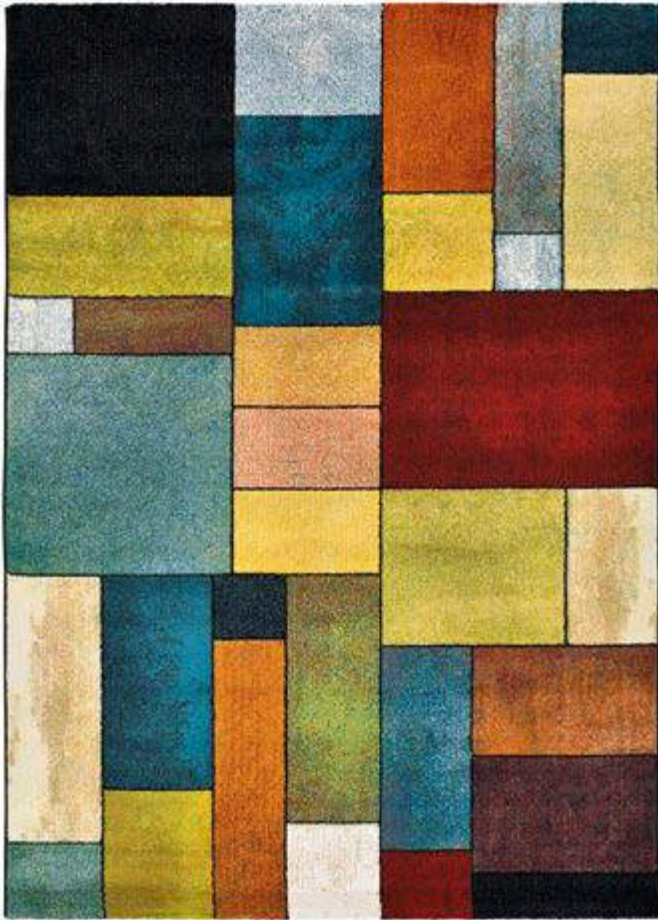

22967 / Multi