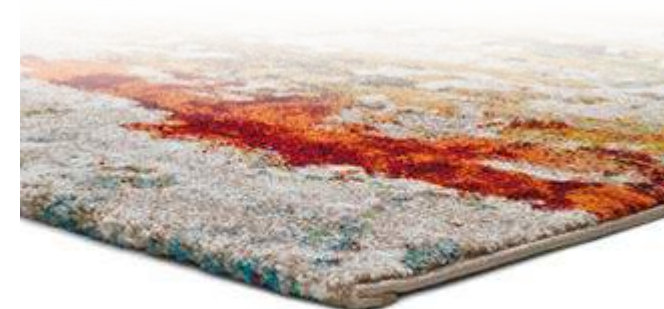

24373 / Gris - Grey	●	●	●	●	
24377 / Multi		●	●	●	●
24378 / Azul - Blue	●	●	●	●	

NAIA

21606 / Multi

22408 / Multi

24271 / Multi

Medidas / Sizes:

60X120 80X150 120X170 140X200 160X230 200X290

21606 / Multi	●		●	●	●	●
22408 / Multi	●	●		●	●	
24271 / Multi			●	●	●	●